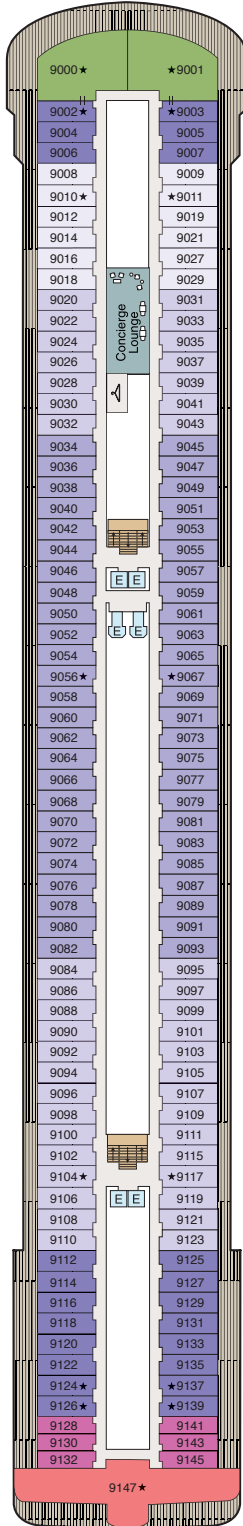

DECK PLANS

OCEANIA VISTA

Deck 9

STATEROOM COLOR LEGEND

- Owner's Suite (OS)
- Vista Suite (VS)
- Concierge Level Veranda (A1)
- Concierge Level Veranda (A2)
- Concierge Level Veranda (A3)
- Concierge Level Veranda (A4)
- Concierge Level Solo Veranda (S)

SYMBOL LEGEND

- E Elevator
- ★ Triple with Sofabed
- ⚡ Launderette
- || Connecting Staterooms