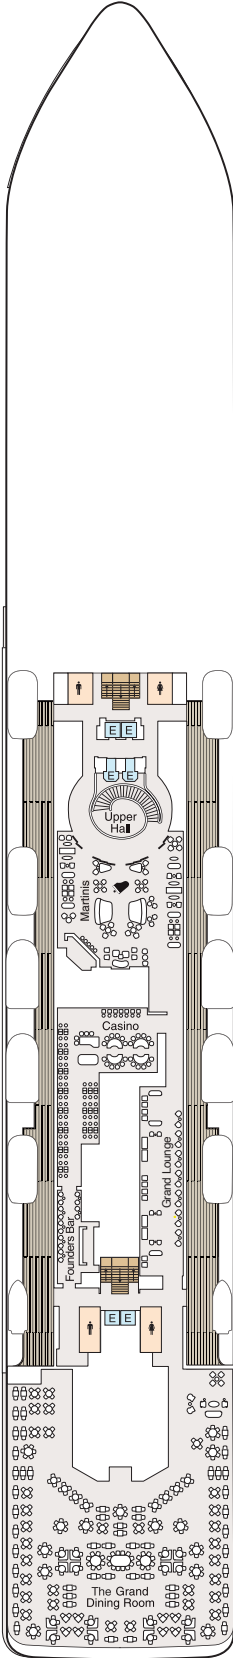

DECK PLANS

OCEANIA Vista

Deck 6

SYMBOL LEGEND

 Elevator

 Restroom