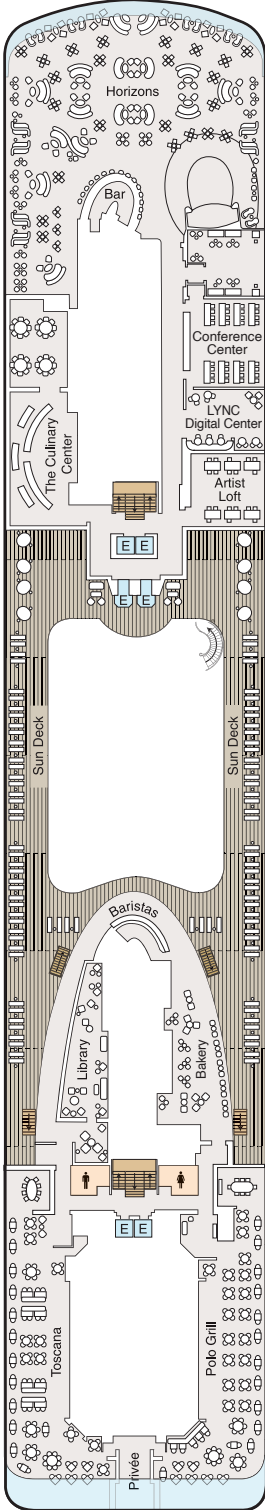

DECK PLANS

OCEANIA VISTA

Deck 14

SYMBOL LEGEND

E Elevator

♿ Restroom