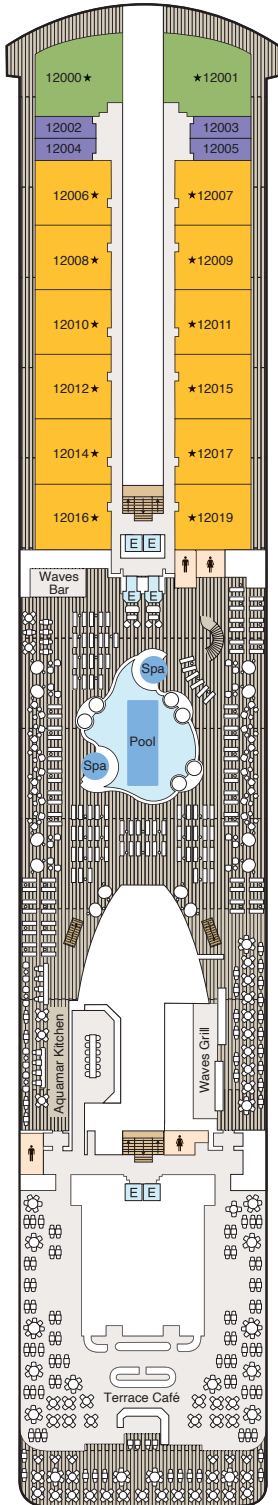

# DECK PLANS

## OCEANIA VISTA

### Deck 12

#### SYMBOL LEGEND

- Elevator
- Restroom
- ★ Triple with Sofabed