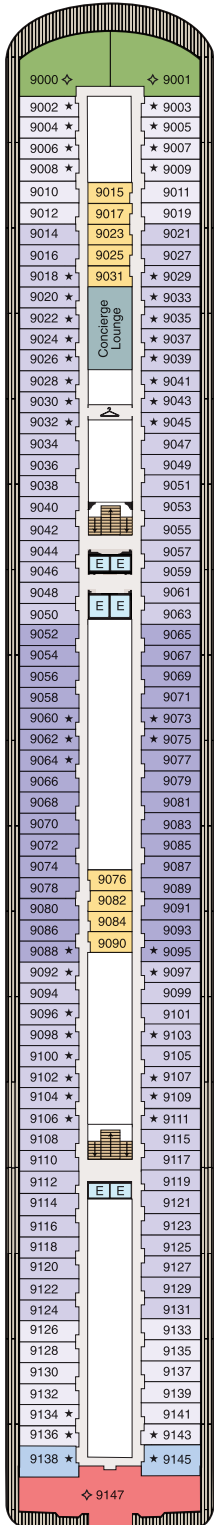

DECK PLANS

OCEANIA MARINA

Deck 9

STATEROOM COLOR LEGEND

- Concierge Level Veranda (A2)
- Concierge Level Veranda (A3)
- Concierge Level Veranda (A4)
- Inside Stateroom (F)
- Owner's Suite (OS)
- Penthouse Suite (PH3)
- Vista Suite (VS)

SYMBOL LEGEND

- E Elevator
- ★ Triple with Sofabed
- △ Launderette