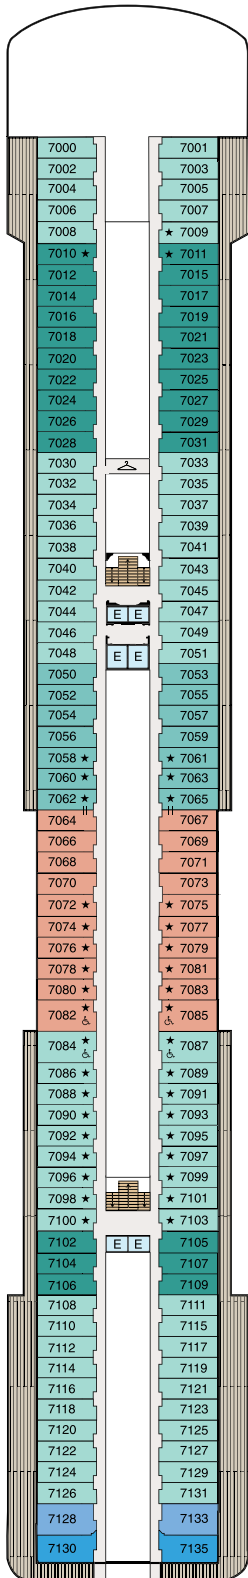

DECK PLANS

OCEANIA MARINA

Deck 7

STATEROOM COLOR LEGEND

- Veranda Stateroom (B2)
- Veranda Stateroom (B3)
- Veranda Stateroom (B4)
- Deluxe Ocean View (C)
- Penthouse Suite (PH1)
- Penthouse Suite (PH2)

SYMBOL LEGEND

- E Elevator
- ★ Triple with Sofabed
- ♿ Wheelchair Accessible
- ⌄ Launderette
- || Connecting Staterooms