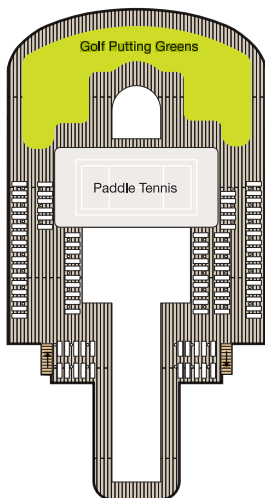

DECK PLANS

OCEANIA MARINA

Deck 16

SYMBOL LEGEND

- ★ Triple with Sofabed
-