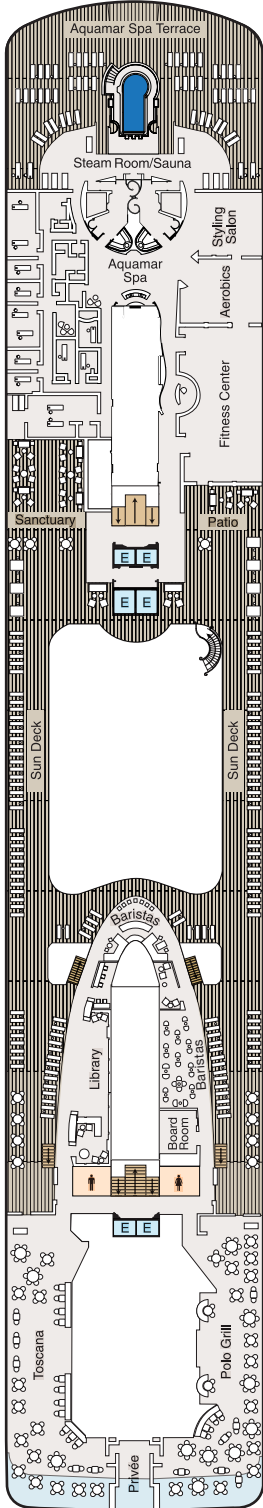

DECK PLANS

OCEANIA MARINA

Deck 14

SYMBOL LEGEND

 Elevator

 Restroom