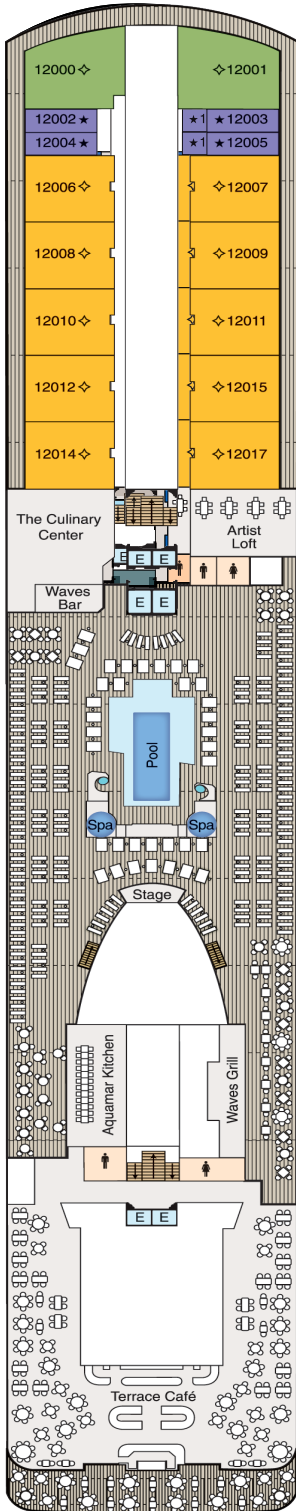

DECK PLANS

OCEANIA MARINA

Deck 12

STATEROOM COLOR LEGEND

- Concierge Level Veranda (A1)
- Oceania Suite (OC)
- Vista Suite (VS)
- Vista Suite (VS)

SYMBOL LEGEND

- Elevator
- Restroom
- ★ Triple with Sofabed