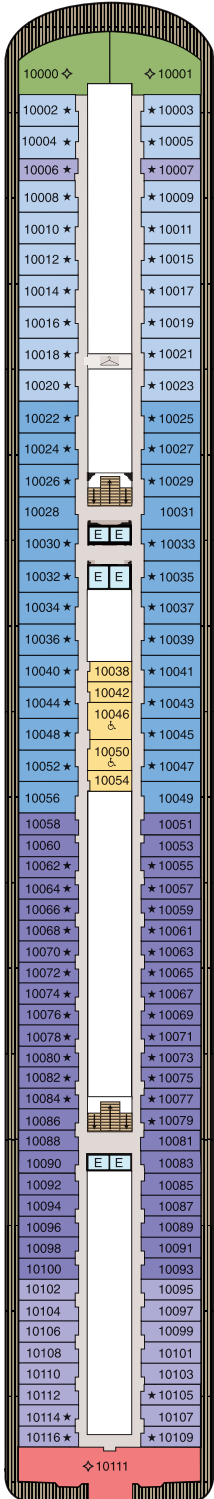

# DECK PLANS

## OCEANIA MARINA

### Deck 10

#### STATEROOM COLOR LEGEND

- Concierge Level Veranda (A1)
- Concierge Level Veranda (A2)
- Inside Stateroom (F)
- Owner's Suite (OS)
- Penthouse Suite (PH2)
- Penthouse Suite (PH3)
- Vista Suite (VS)