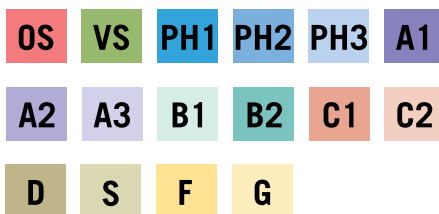

# DECK PLANS

## OCEANIA NAUTICA

#### STATEROOM COLOR LEGEND