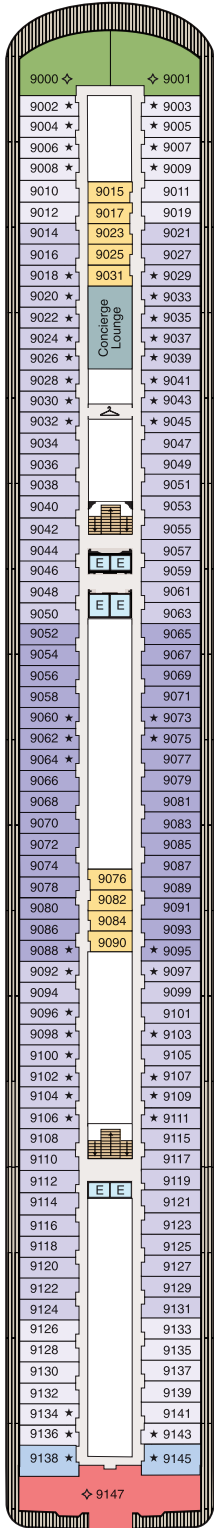

DECK PLANS

OCEANIA RIVIERA

Deck 9

STATEROOM COLOR LEGEND

OS	VS	OC	PH1	PH2	PH3
A1	A2	A3	A4	B1	B2
B3	B4	C	F	G	

SYMBOL LEGEND

-  Restrooms
-  Elevator
-  Laundrette
-  Connecting Staterooms
-  Wheelchair Accessible
-  Triple with Sofa Bed
-  3rd and 4th guest occupancy available upon request; 3rd guest only occupancy available upon request in Owner's Suites