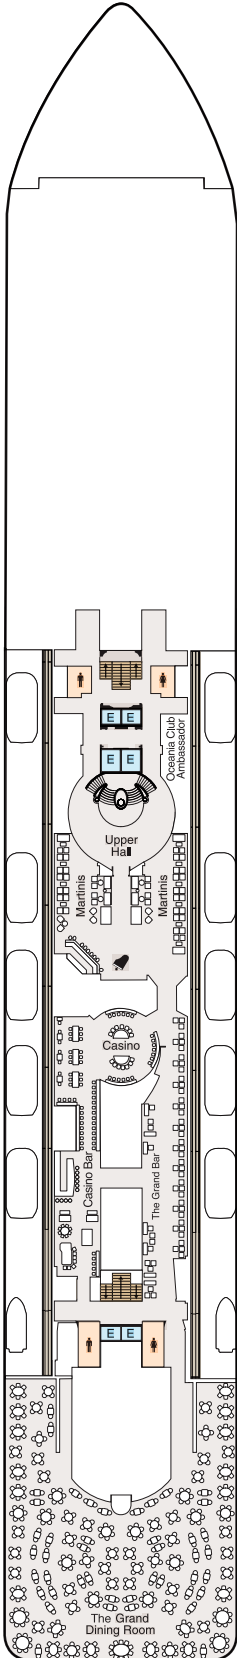

DECK PLANS

OCEANIA RIVIERA

Deck 6

STATEROOM COLOR LEGEND

OS	VS	OC	PH1	PH2	PH3
A1	A2	A3	A4	B1	B2
B3	B4	C	F	G	

SYMBOL LEGEND

-  Restrooms
-  Elevator
-  Laundrette
-  Connecting Staterooms
-  Wheelchair Accessible
-  Triple with Sofa Bed
-  3rd and 4th guest occupancy available upon request; 3rd guest only occupancy available upon request in Owner's Suites