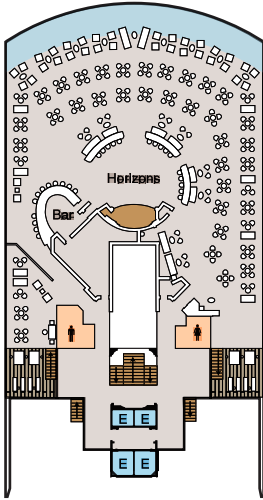

DECK PLANS

OCEANIA RIVIERA

Deck 15

STATEROOM COLOR LEGEND

SYMBOL LEGEND

-  Restrooms
-  Elevator
-  Launderette
-  Connecting Staterooms
-  Wheelchair Accessible
-  Triple with Sofa Bed
-  3rd and 4th guest occupancy available upon request; 3rd guest only occupancy available upon request in Owner's Suites