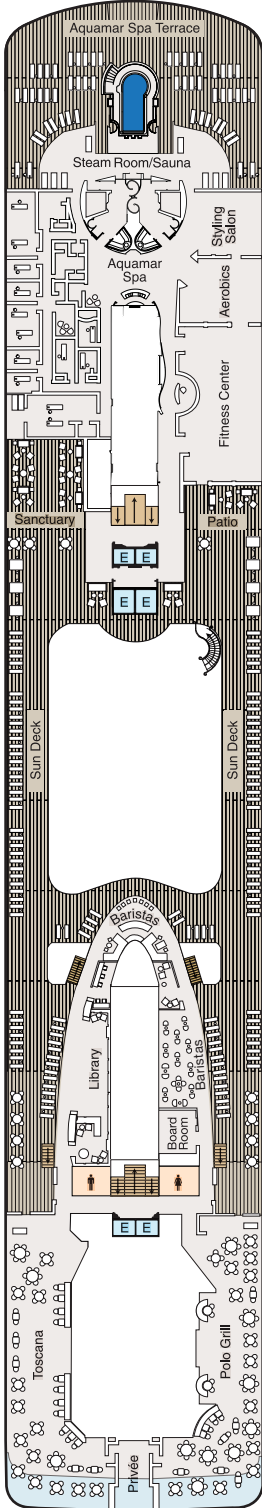

DECK PLANS

OCEANIA RIVIERA

Deck 14

STATEROOM COLOR LEGEND

OS	VS	OC	PH1	PH2	PH3
A1	A2	A3	A4	B1	B2
B3	B4	C	F	G	

SYMBOL LEGEND

-  Restrooms
-  Elevator
-  Launderette
-  Connecting Staterooms
-  Wheelchair Accessible
-  Triple with Sofa Bed
-  3rd and 4th guest occupancy available upon request; 3rd guest only occupancy available upon request in Owner's Suites