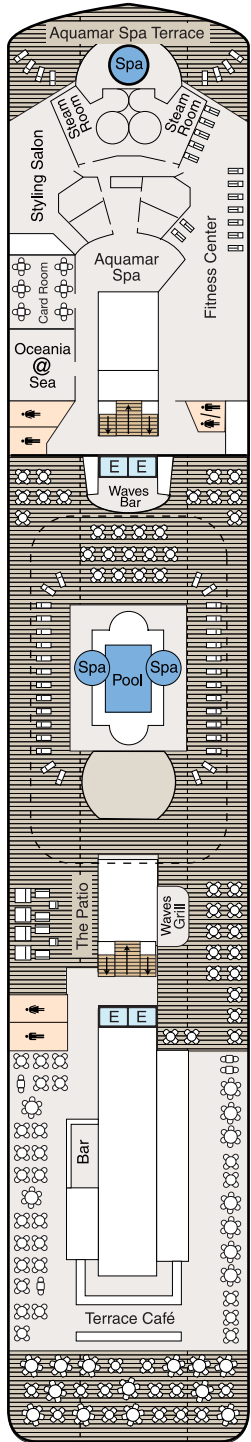

DECK PLANS

OCEANIA INSIGNIA

Deck 9

STATEROOM COLOR LEGEND

OS	VS	PH1	PH2	PH3	A1
A2	A3	B1	B2	C1	C2
D	S	F	G		

SYMBOL LEGEND

- Restrooms
- Elevator
- Launderette
- Obstructed Views
- Quad with Pullman
- Quad with Sofa bed
- Wheelchair Accessible
- Triple with Pullman
- Triple with Sofa Bed
- 3rd guest occupancy available upon request