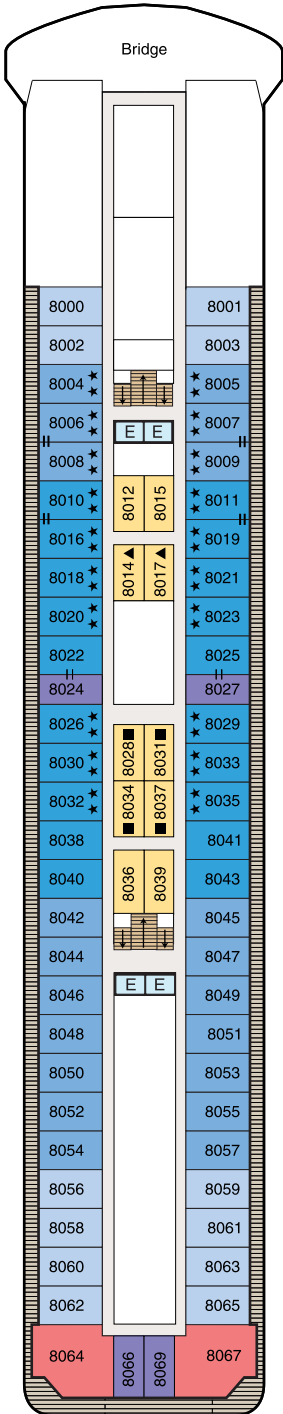

DECK PLANS

OCEANIA INSIGNIA

Deck 8

STATEROOM COLOR LEGEND

OS	VS	PH1	PH2	PH3	A1
A2	A3	B1	B2	C1	C2
D	S	F	G		

SYMBOL LEGEND

-  Restrooms
-  Elevator
-  Launderette
-  Obstructed Views
-  Quad with Pullman
-  Quad with Sofa bed
-  Wheelchair Accessible
-  Triple with Pullman
-  Triple with Sofa Bed
-  3rd guest occupancy available upon request