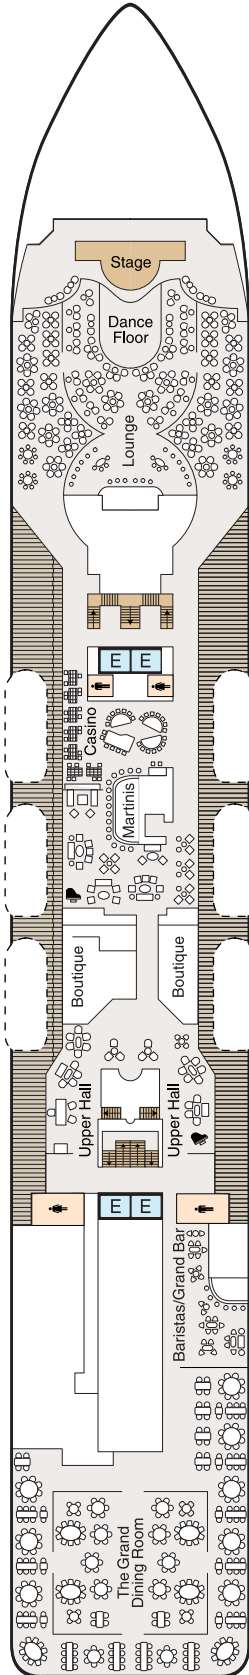

DECK PLANS

OCEANIA INSIGNIA

Deck 5

STATEROOM COLOR LEGEND

SYMBOL LEGEND

-  Restrooms
-  Elevator
-  Launderette
-  Obstructed Views
-  Quad with Pullman
-  Quad with Sofa bed
-  Wheelchair Accessible
-  Triple with Pullman
-  Triple with Sofa Bed
-  3rd guest occupancy available upon request