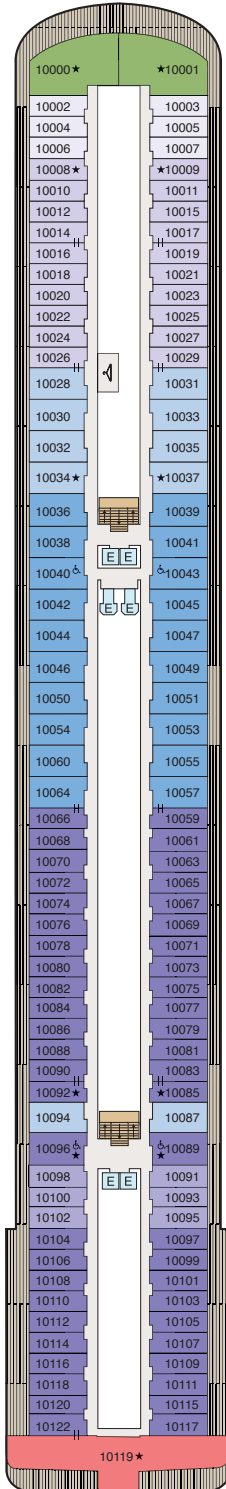

DECK PLANS

Allura

Deck 10

STATEROOM COLOR LEGEND

- Owner's Suite (OS)
- Vista Suite (VS)
- Penthouse Suite (PH2)
- Penthouse Suite (PH3)
- Concierge Level Veranda (A1)
- Concierge Level Veranda (A2)
- Concierge Level Veranda (A3)
- Concierge Level Veranda (A4)

SYMBOL LEGEND

- E Elevator
- ★ Triple with Sofabed
- ♿ Wheelchair Accessible
- ⌂ Launderette
- || Connecting Staterooms