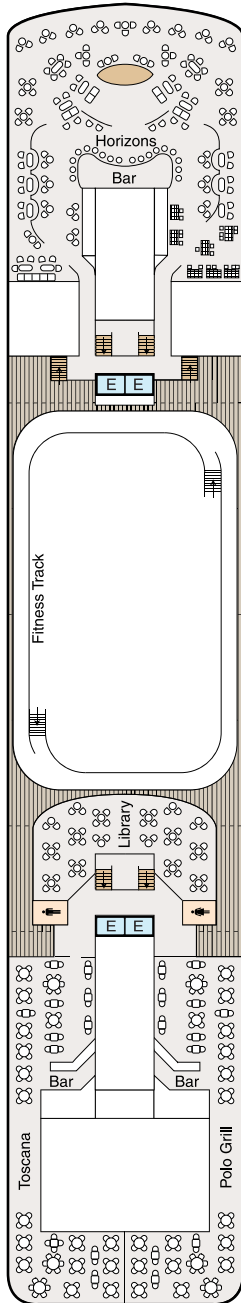

DECK PLANS

INSIGNIA

Deck 10

STATEROOM COLOR LEGEND

SYMBOL LEGEND

- Restrooms
- Elevator
- Laundrette
- Obstructed Views
- Quad with Pullman
- Quad with Sofa bed
- Wheelchair Accessible
- Triple with Pullman
- Triple with Sofa Bed
- 3rd guest occupancy available upon request